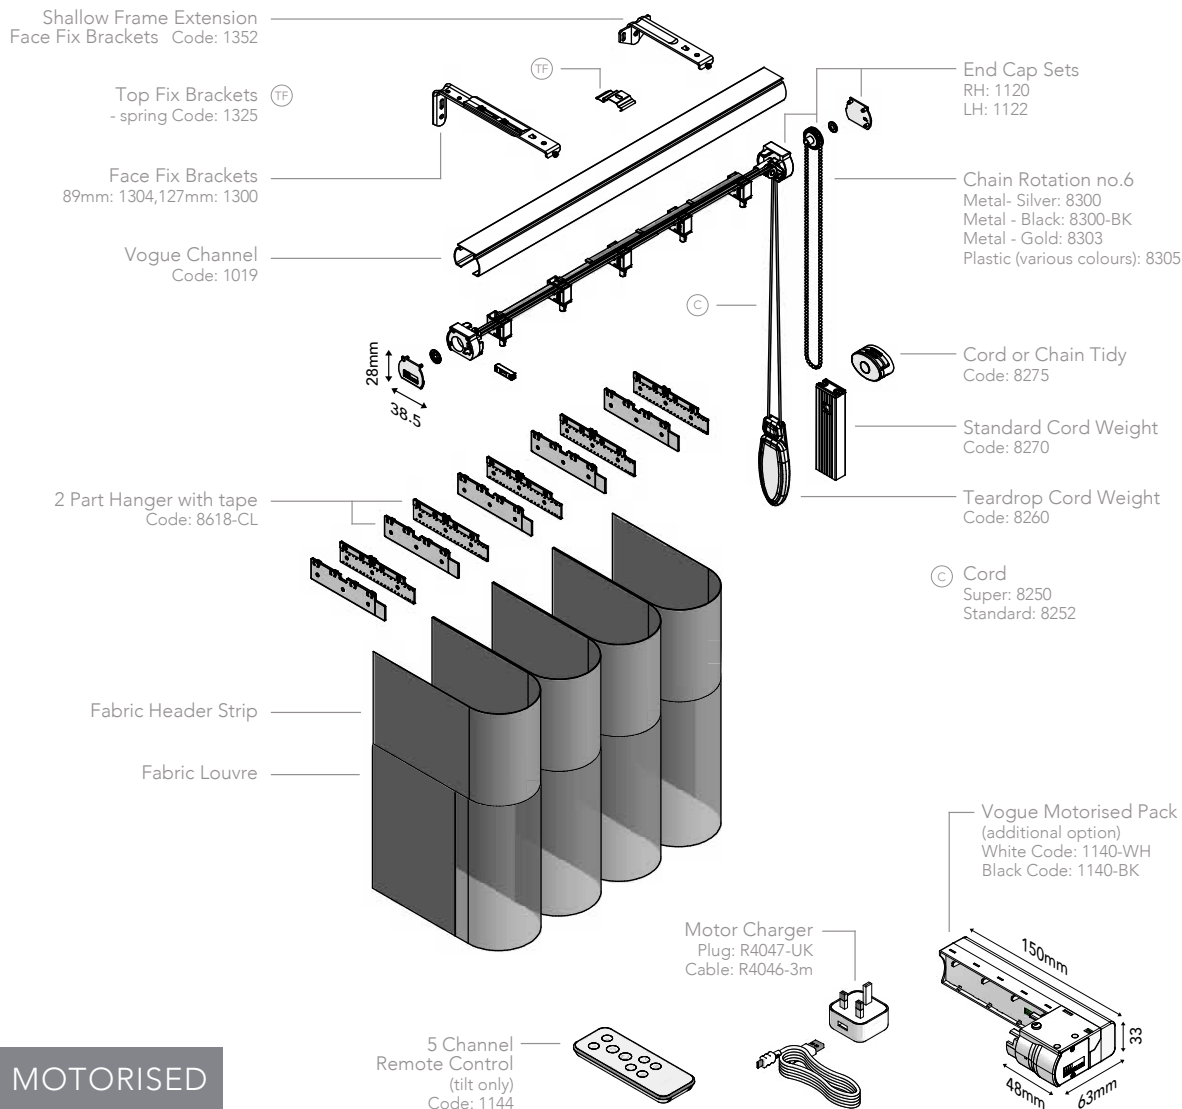

BLIND DESIGNS™
REFLECT YOUR STYLE

MODERN
ELEGANCE

LOUVOLITE

Allusion®
BLINDS

WAND

CHAIN & CORD

MOTORISED

light filtering
WITH A VIEW

Cleverly combining the delicacy of a voile fabric with the versatility of rotating vertical louvres, Allusion® looks sensational and offers a number of light and privacy options.

With the fabric vanes open during the day you can still enjoy your view, you can even walk through the blind to your outside space whilst still retaining the ambience. When the blinds are closed at night you have total privacy, warmth and security.