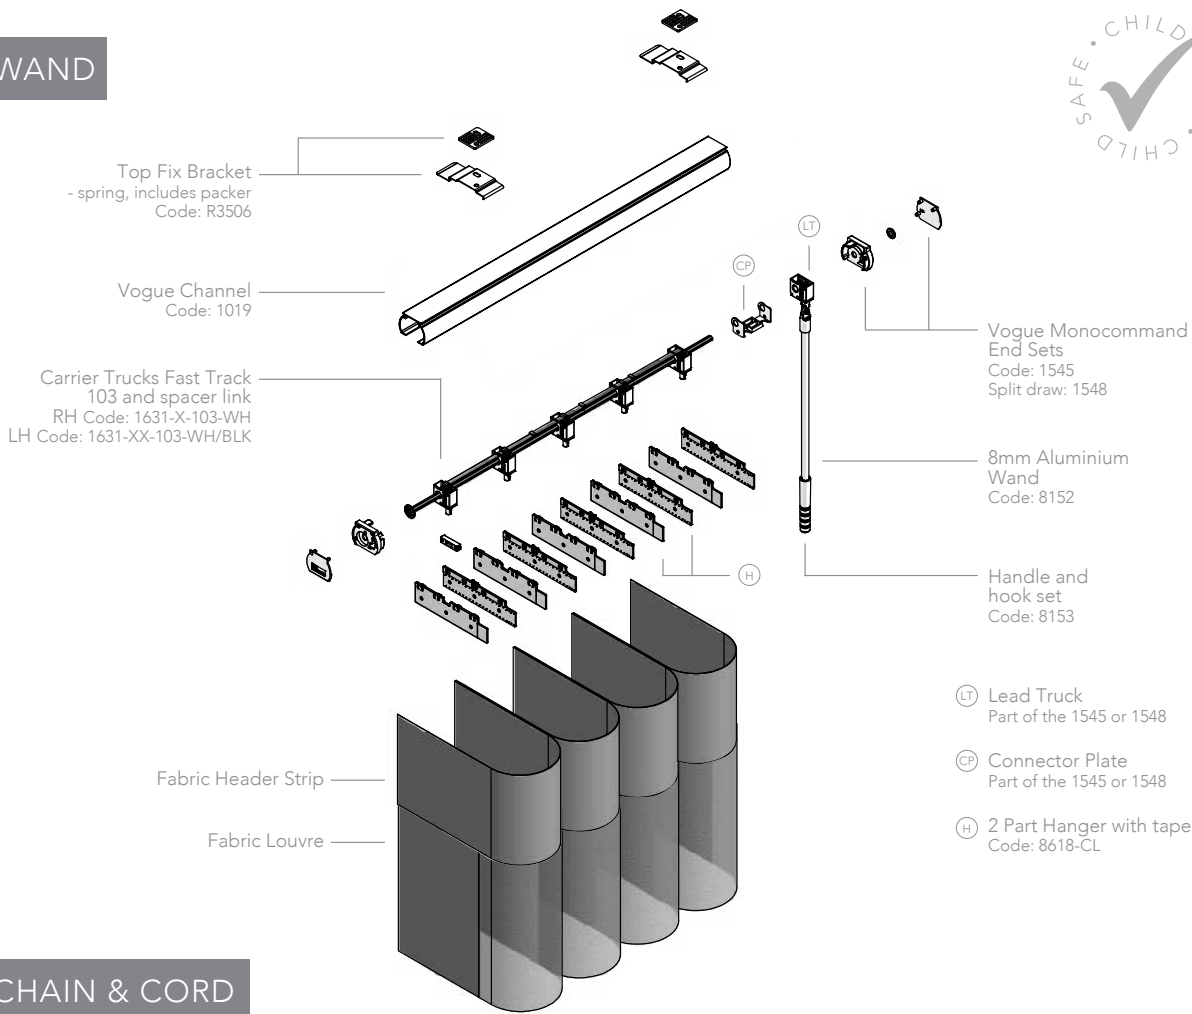

BLIND DESIGNS™
REFLECT YOUR STYLE

MODERN
ELEGANCE

LOUVOLITE

Allusion®
BLINDS

WAND

CHAIN & CORD

MOTORISED

light filtering
WITH A VIEW

Vista Snow

walk
THROUGH

Horizon Pewter

total
PRIVACY

Horizon Pewter

Allusion® blinds offer shading flexibility with privacy using sheer and opaque textured fabric, which look particularly stunning in larger windows, bi-folding and patio doors.

Cleverly combining the delicacy of a voile fabric with the versatility of rotating vertical louvres, Allusion® looks sensational and offers a number of light and privacy options.

With the fabric vanes open during the day you can still enjoy your view, you can even walk through the blind to your outside space whilst still retaining the ambience. When the blinds are closed at night you have total privacy, warmth and security.