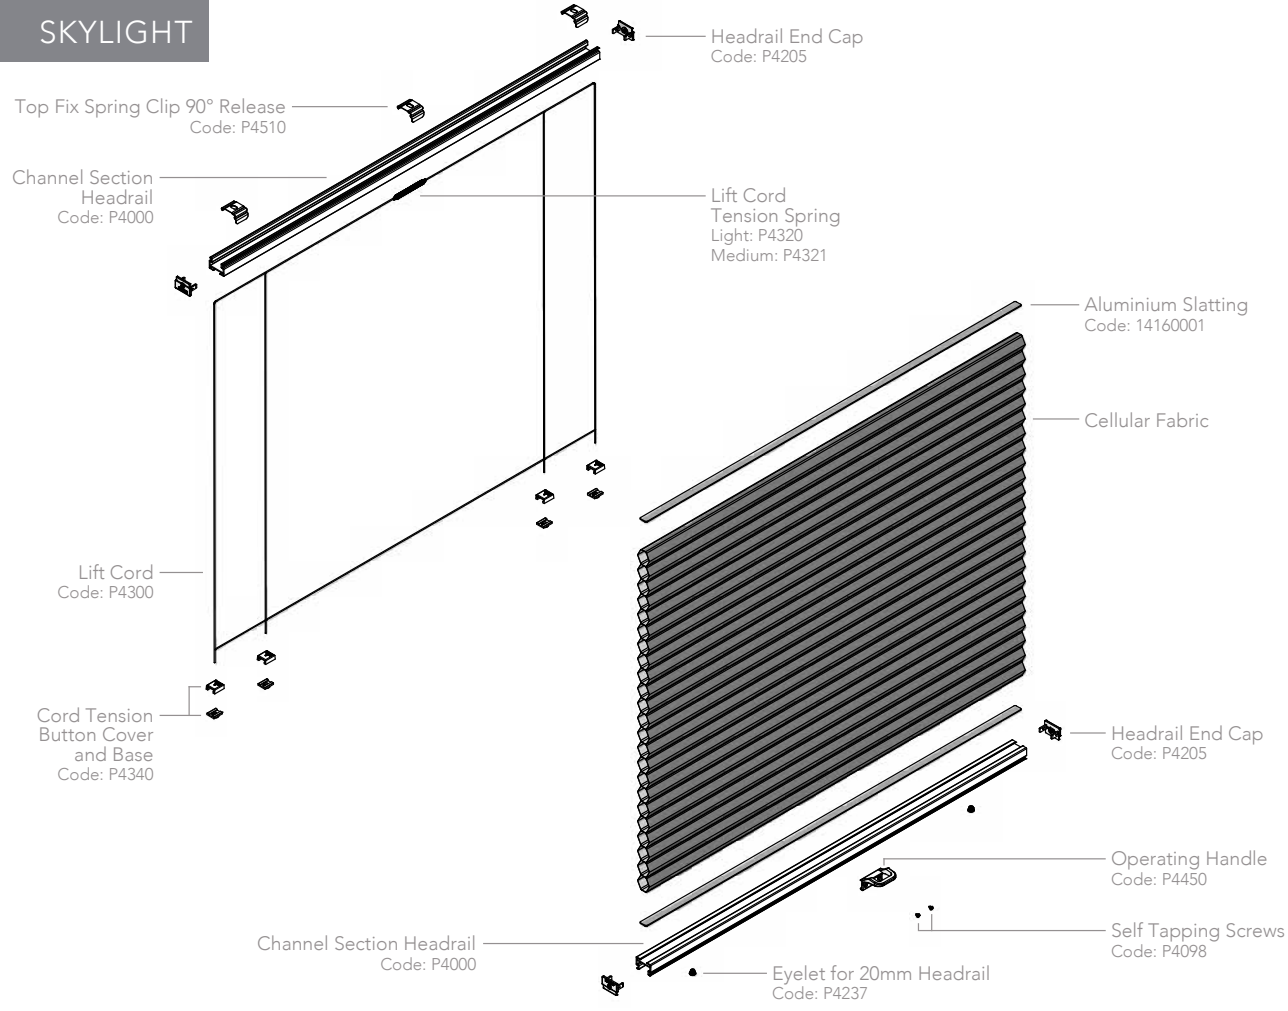

FREE HANG

Halo Frost

SKYLIGHT