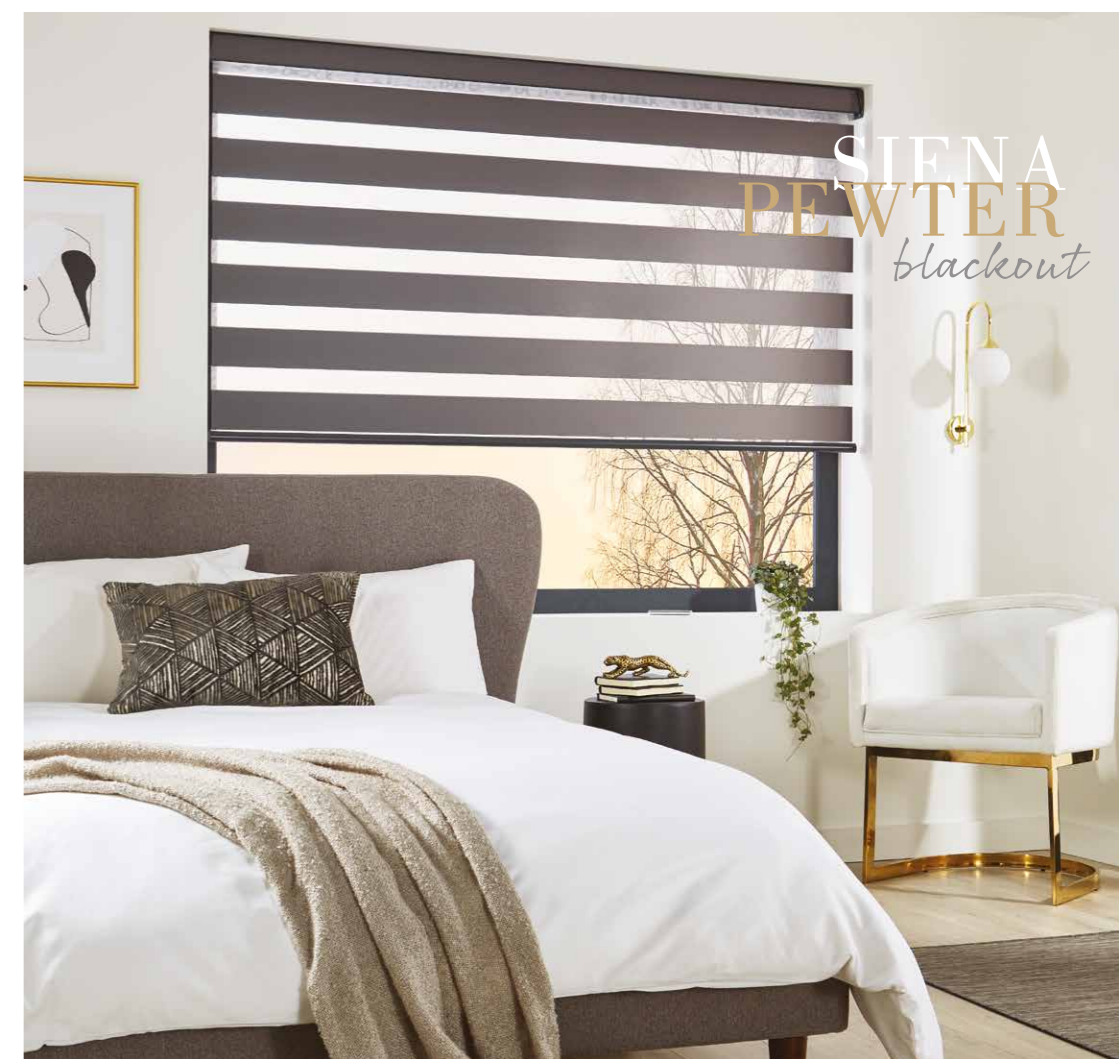

STYLE AND light control

Creating the ideal balance of light and privacy our blackout Vision fabrics help create darkness where you need it most.

Blackout fabrics are idea for reducing the amount of light entering a room making them perfect for bedrooms and a good nights sleep, they even help reduce noise from outside your windows and insulate your home.

It's all in the detail

PLEASE NOTE: Blackout fabric does not create a fully blackout blind because there will be lightstrike at the edge of the blind and between the fabric vanes.