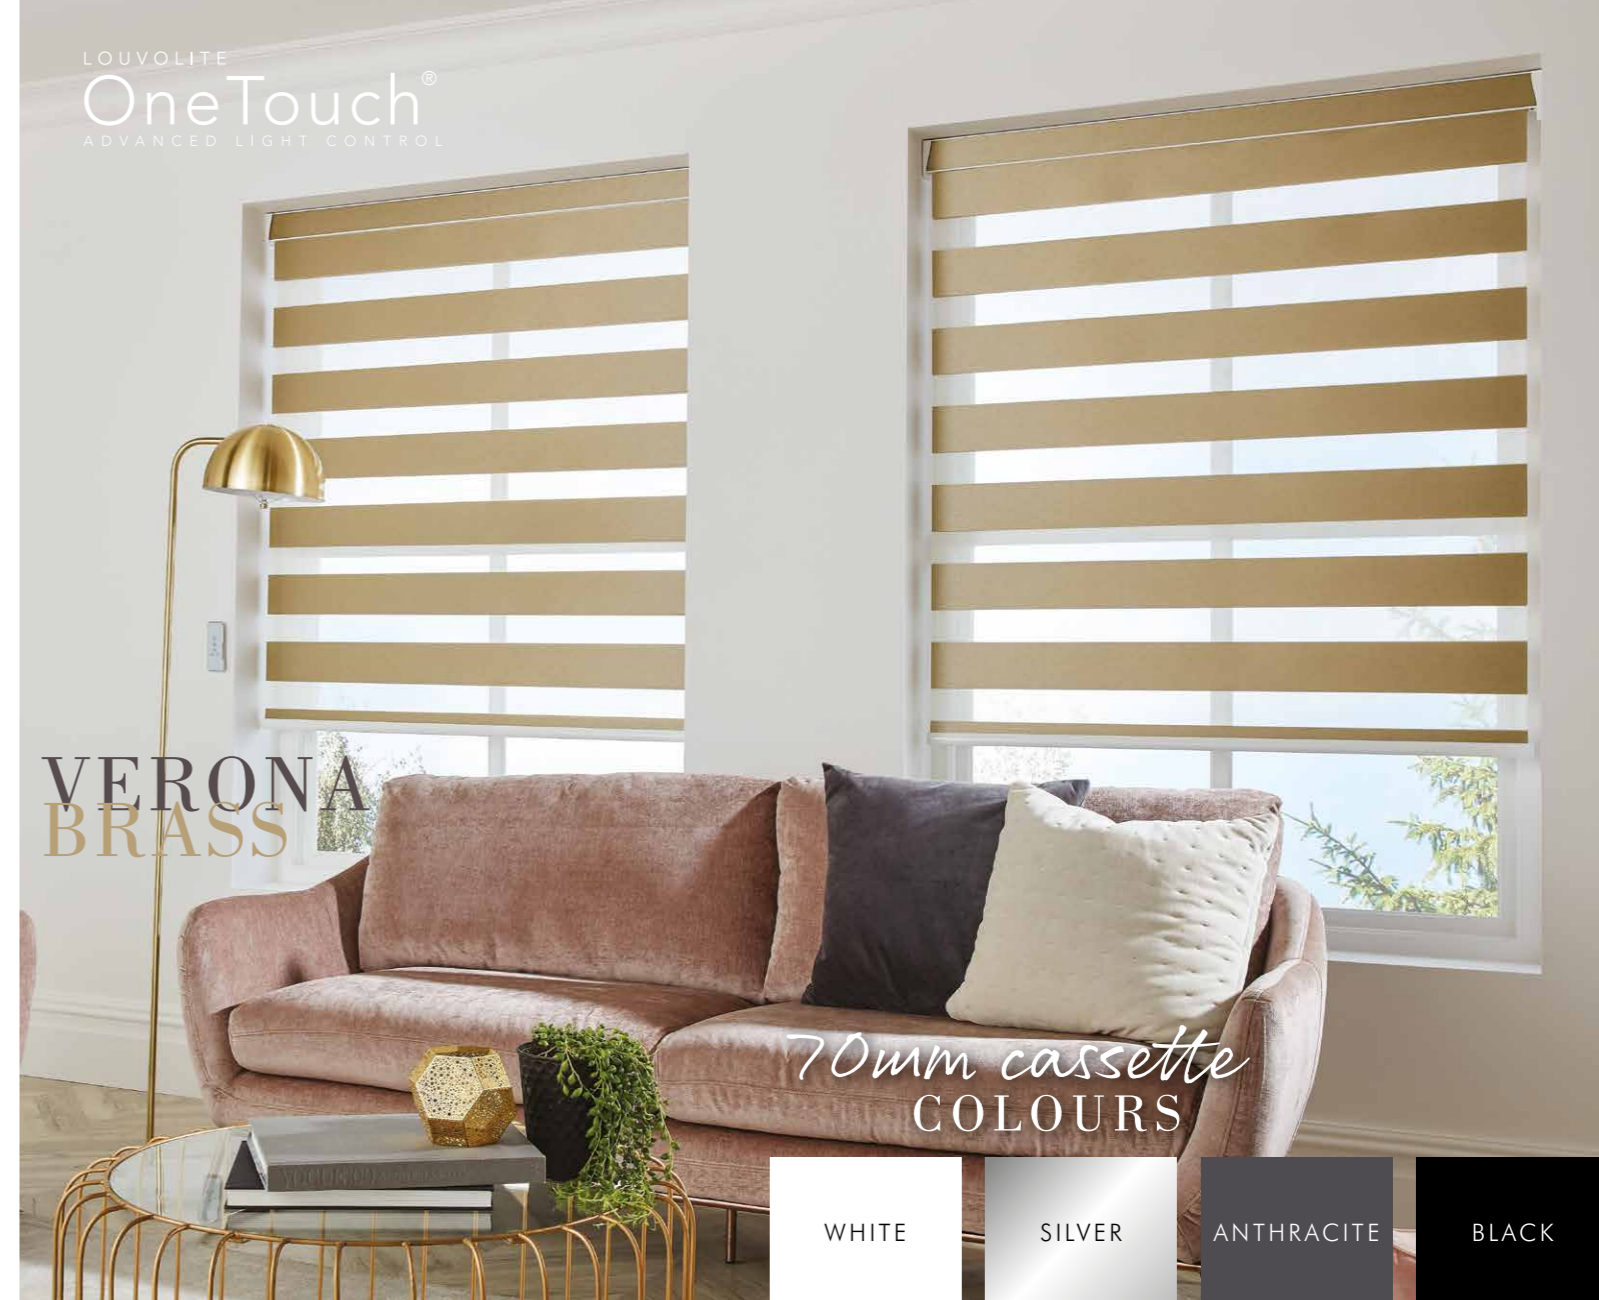

## the Vision<sup>®</sup> blind collection

Vision blinds are an innovative window furnishing that feature two layers of translucent and opaque horizontal striped fabric that combine to create a striking modern feel. Our made to measure collection offers you the perfect range of fabrics and colours to help you to create your statement look.