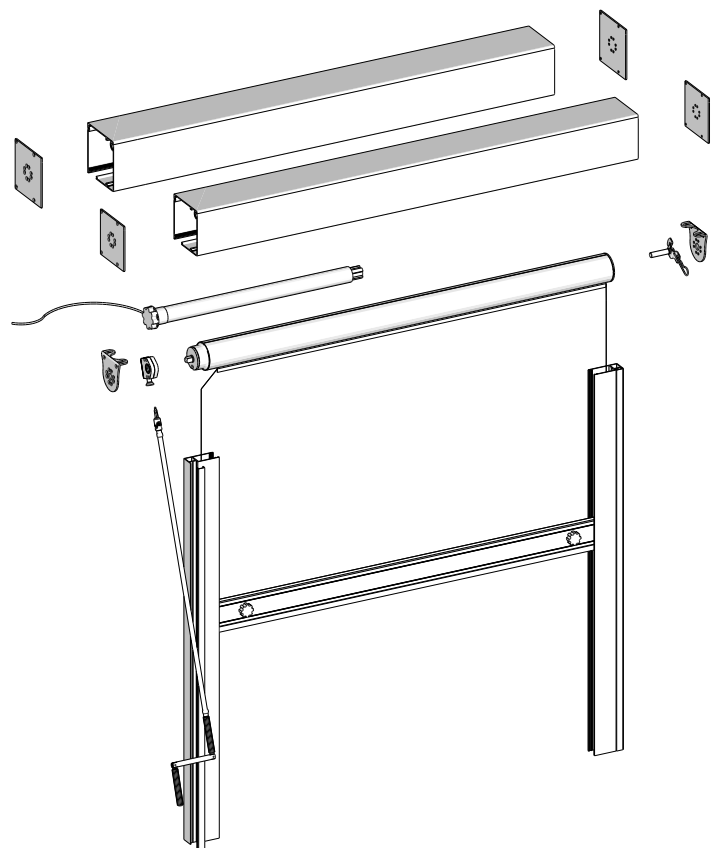

HARDWARE COLOUR OPTIONS