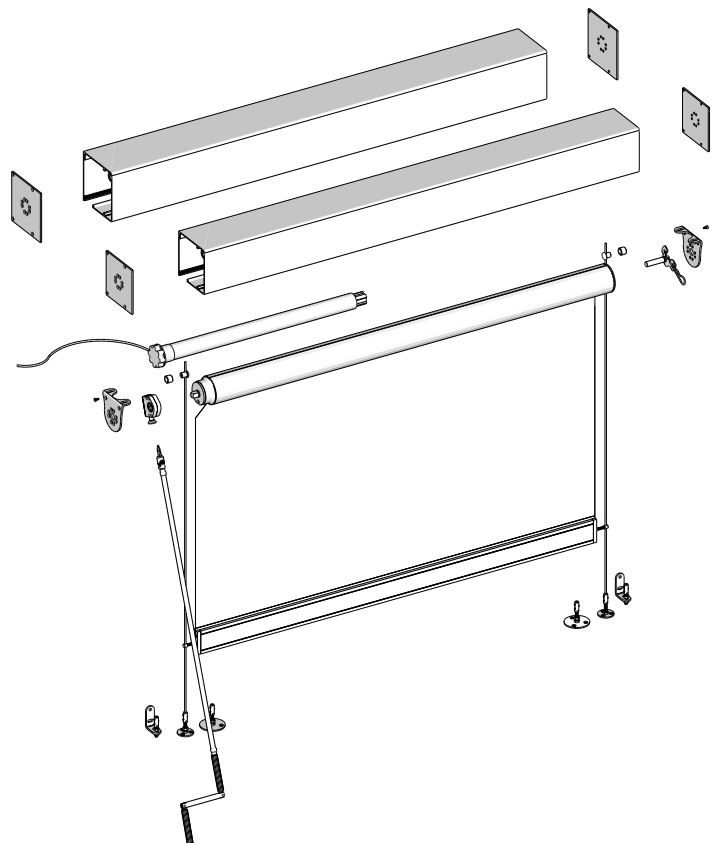

HARDWARE COLOUR OPTIONS